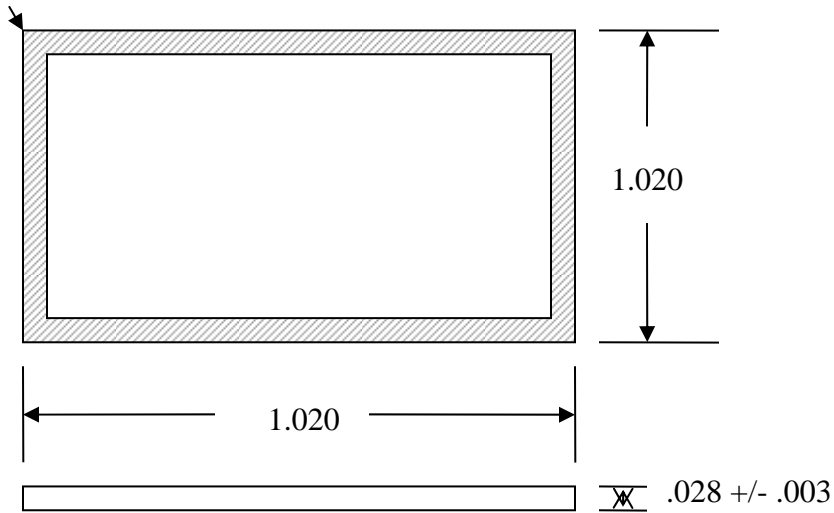

OD Radius.020
4 Places

Notes:
Glass Lid with Epoxy
Epoxy Type: Matrix Bond 2000
Glass Type: D263

Figures in inches.

Glass Lid

Drawing # LGE1020S