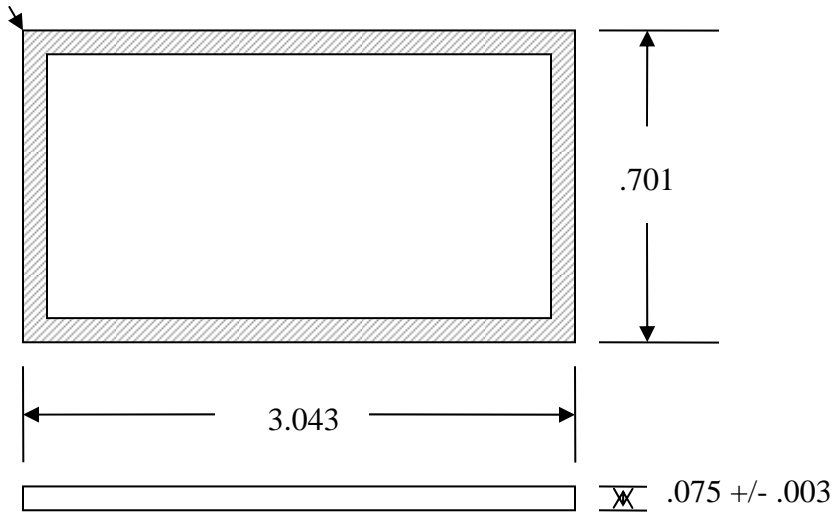

OD Radius.020
4 Places

Notes:
Glass Lid
Figures in inches.

Glass Lid

Drawing # LG3043R